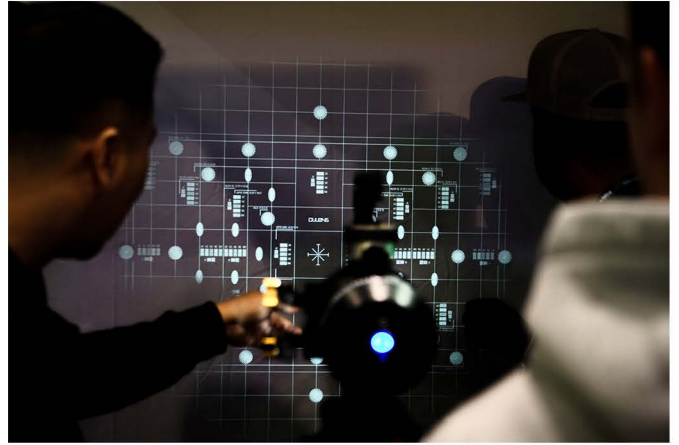

Projection