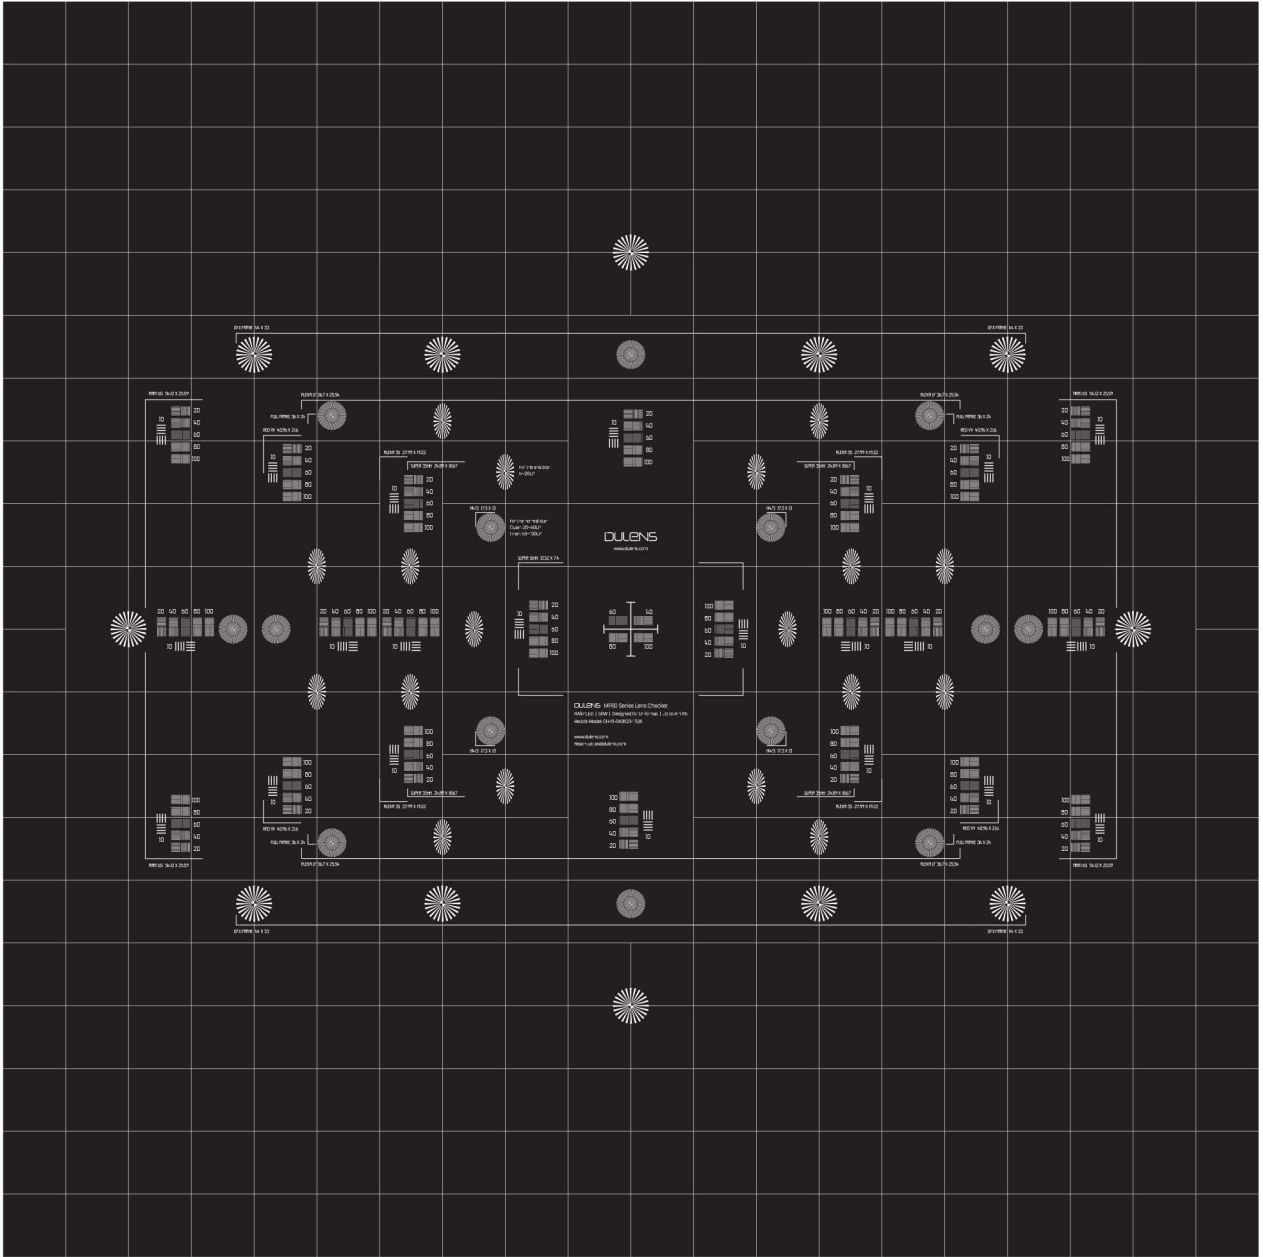

Standard Reticle Chart