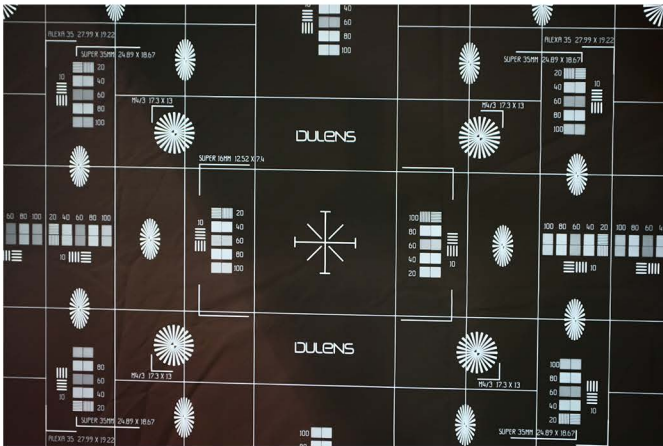

## MF60- First Look

---

NAB Debut

Projection

Reticle Chart

Beam Focus Demonstration